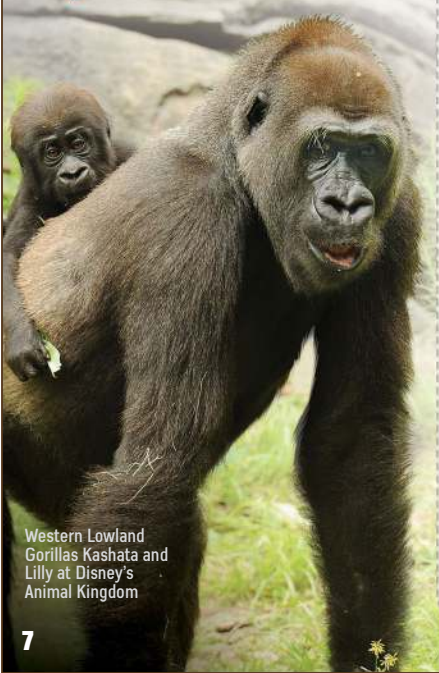

Western Lowland Gorillas Kashata and Lilly at Disney's Animal Kingdom